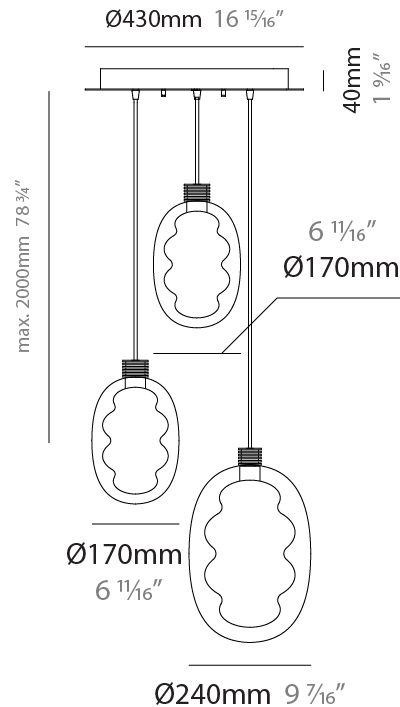

PROJECT	_____
TYPE	_____
SPECIFIER	_____
QUANTITY	_____
DATE	_____

DALMA 3 LIGHT CLUSTER SUSPENSION

D141283-

base number	Holder Options	Finish Options

1. To build a product code in our configurator select the specify button on the base model # product page
2. To build a manual product code on this datasheet choose from the options listed below in blue font and add the suffix to the base model #

GENERAL

Series: Dalma
Subseries: Dalma 3 Light Cluster
Brand: Cangini & Tucci
Division: Design
Mounting Type: Suspension
Mounting Location: Ceiling
Subcategory: Pendant

PHYSICAL

Shape: Oval
Diameter (mm): 430
Diameter (in): 16 ¹⁵/₁₆
Width (mm): 350
Width (in): 13 ³/₄
Height (mm): 2350
Height (in): 92 ¹/₂
Light Distribution: Omnidirectional
Fixture Finish: AMB / GRN / PNK / RUB / SKB / SMK / TOB / TRA
Holder Finish: BCN / CHA / FGD
Fixture Material: Glass / Metal
Cable Details: 2000mm/78 3/4" Transparent Cable

ELECTRICAL

Lamp Type: LED
Input Wattage (W): 30
Dimming: Non-Dimming / Phase Dimming (120vac Only)
Driver Included: Yes
Driver Location: Integrated
Driver Type: Constant Current- Universal
Driver Class: Class 2
Input Voltage (V): 120
Constant Current (MA): 350

LED

Color Temperature (°K): 2700 / 3000
Max. Delivered Lumen (lm): 3750
CRI: >95 CRI
Lamp Life (hrs): 50000

OPTICAL

RATINGS AND CERTIFICATIONS

Certified By: Certified for North American Standards
IP rating: IP20