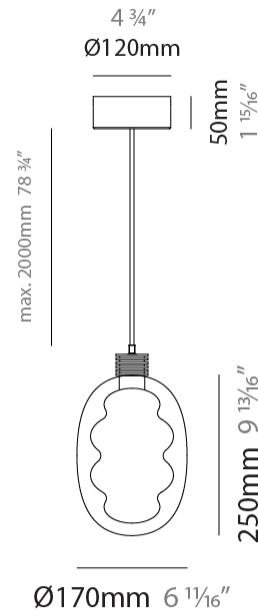

PROJECT
TYPE
SPECIFIER
QUANTITY
DATE

DALMA MONOPOINT SUSPENSION

D141280-

base number	Holder Options	Finish Options

1. To build a product code in our configurator select the specify button on the base model # product page
2. To build a manual product code on this datasheet choose from the options listed below in blue font and add the suffix to the base model #

GENERAL

Series: Dalma
Subseries: Dalma Monopoint
Brand: Cangini & Tucci
Division: Design
Mounting Type: Suspension
Mounting Location: Ceiling
Subcategory: Pendant

PHYSICAL

Shape: Oval
Diameter (mm): 170
Diameter (in): 6 11/16
Width (mm): 250
Width (in): 9 13/16
Height (mm): 2250
Height (in): 88 9/16
Light Distribution: Omnidirectional
Fixture Finish: AMB / GRN / PNK / RUB / SKB / SMK / TOB / TRA
Holder Finish: BCN / CHA / FGD
Fixture Material: Glass / Metal
Cable Details: 2000mm/78 3/4" Transparent Cable

ELECTRICAL

Lamp Type: LED
Input Wattage (W): 9
Dimming: Non-Dimming / Phase Dimming (120vac Only)
Driver Included: Yes
Driver Location: Integrated
Driver Type: Constant Current- Universal
Driver Class: Class 2
Input Voltage (V): 120 - 277
Constant Current (MA): 350

LED

Color Temperature (°K): 2700 / 3000
Max. Delivered Lumen (lm): 1125
CRI: >95 CRI
Lamp Life (hrs): 50000

OPTICAL

RATINGS AND CERTIFICATIONS

Certified By: Certified for North American Standards
IP rating: IP20