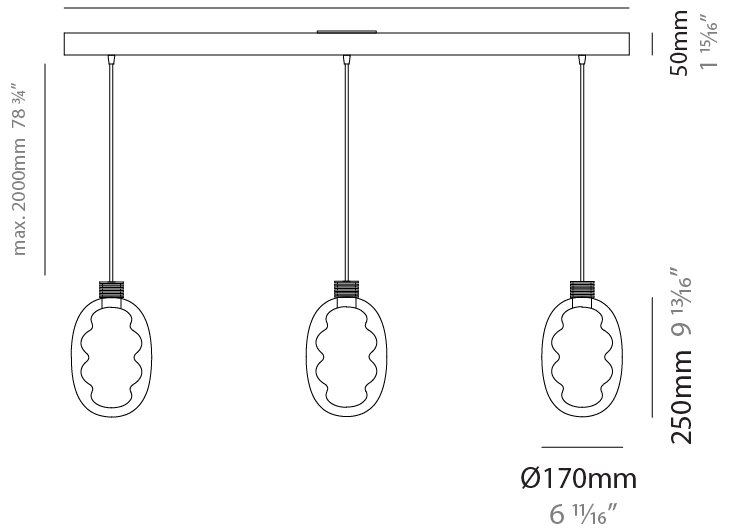

#### PHYSICAL

Shape: Oval
Diameter (mm): 170
Diameter (in): 6 11/16
Width (mm): 250
Width (in): 9 13/16
Height (mm): 2250
Height (in): 88 9/16
Light Distribution: Omnidirectional
Fixture Finish: <a href="#">AMB</a> / <a href="#">GRN</a> / <a href="#">PNK</a> / <a href="#">RUB</a> / <a href="#">SKB</a> / <a href="#">SMK</a> / <a href="#">TOB</a> / <a href="#">TRA</a>
Holder Finish: <a href="#">BCN</a> / <a href="#">CHA</a> / <a href="#">FGD</a>
Fixture Material: Glass / Metal
Cable Details: 2000mm/78 3/4" Transparent Cable

#### PHYSICAL

Shape: Oval  
 Diameter (mm): 240  
 Diameter (in): 9 7/16  
 Width (mm): 350  
 Width (in): 13 3/4  
 Height (mm): 2350  
 Height (in): 92 1/2  
 Light Distribution: Omnidirectional  
 Fixture Finish: [AMB](#) / [GRN](#) / [PNK](#) / [RUB](#) / [SKB](#) / [SMK](#) / [TOB](#) / [TRA](#)  
 Holder Finish: [BCN](#) / [CHA](#) / [FGD](#)  
 Fixture Material: Glass / Metal  
 Cable Details: 2000mm/78 3/4" Transparent Cable

#### PHYSICAL

Shape: Oval
Diameter (mm): 170
Diameter (in): 6 11/16
Length (mm): 1200
Length (in): 47 1/4
Width (mm): 250
Width (in): 9 13/16
Height (mm): 2250
Height (in): 88 9/16
Light Distribution: Omnidirectional
Fixture Finish: <a href="#">AMB</a> / <a href="#">GRN</a> / <a href="#">PNK</a> / <a href="#">RUB</a> / <a href="#">SKB</a> / <a href="#">SMK</a> / <a href="#">TOB</a> / <a href="#">TRA</a>
Holder Finish: <a href="#">BCN</a> / <a href="#">CHA</a> / <a href="#">FGD</a>
Fixture Material: Glass / Metal
Cable Details: 2000mm/78 3/4" Transparent Cable

#### RATINGS AND CERTIFICATIONS

Certified By: Certified for North American Standards
IP rating: IP20

Ø125mm 4 15/16"

Round cover plate

1200mm 47 1/4"