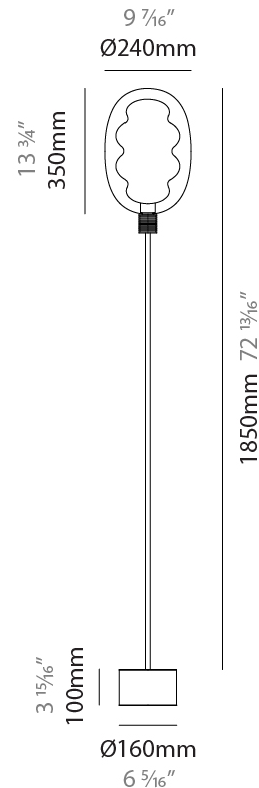

DALMA PORTABLE

D144041-

base number   Holder   Finish
Options   Options

1. To build a product code in our configurator select the specify button on the base model # product page
2. To build a manual product code on this datasheet choose from the options listed below in blue font and add the suffix to the base model #

GENERAL

Series: Dalma
Brand: Cangini & Tucci
Division: Design
Mounting Type: Portable
Mounting Location: Floor
Subcategory: Table

PHYSICAL

Shape: Oval
Diameter (mm): 170
Diameter (in): 6 ¹¹/₁₆
Height (mm): 1850
Height (in): 72 ¹³/₁₆
Light Distribution: Omnidirectional
Fixture Finish: [AMB](#) / [GRN](#) / [PNK](#) / [RUB](#) / [SKB](#) / [SMK](#) / [TOB](#) / [TRA](#)
Holder Finish: [BCN](#) / [CHA](#) / [FGD](#)
Fixture Material: Glass / Metal

ELECTRICAL

Lamp Type: LED (Zhaga Standard)
Input Wattage (W): 12
Dimming: Non-Dimming / Phase Dimming (120vac Only)
Driver Included: Yes
Driver Location: Integrated
Driver Type: Constant Current- Universal
Driver Class: Class 2
Input Voltage (V): 120
Constant Current (MA): 350

LED

Color Temperature (°K): 2700 / 3000
Max. Delivered Lumen (lm): 1500
CRI: >95 CRI
Lamp Life (hrs): 50000

OPTICAL

RATINGS AND CERTIFICATIONS

Certified By: Certified for North American Standards
IP rating: IP20

PROJECT
TYPE
SPECIFIER
QUANTITY
DATE