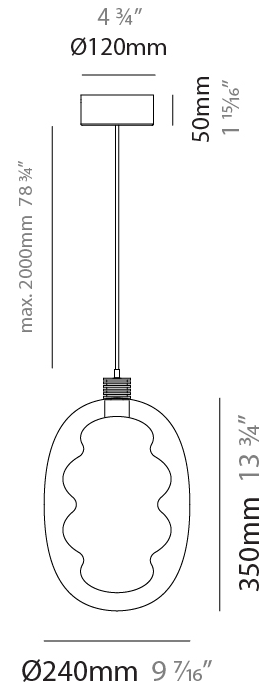

PROJECT
TYPE
SPECIFIER
QUANTITY
DATE

DALMA MONOPOINT SUSPENSION

D141281-

base number   Holder Options   Finish Options

1. To build a product code in our configurator select the specify button on the base model # product page
2. To build a manual product code on this datasheet choose from the options listed below in blue font and add the suffix to the base model #

GENERAL

Series: Dalma
Subseries: Dalma Monopoint
Brand: Cangini & Tucci
Division: Design
Mounting Type: Suspension
Mounting Location: Ceiling
Subcategory: Pendant

PHYSICAL

Shape: Oval
Diameter (mm): 240
Diameter (in): 9 7/16
Width (mm): 350
Width (in): 13 3/4
Height (mm): 2350
Height (in): 92 1/2
Light Distribution: Omnidirectional
Fixture Finish: [AMB](#) / [GRN](#) / [PNK](#) / [RUB](#) / [SKB](#) / [SMK](#) / [TOB](#) / [TRA](#)
Holder Finish: [BCN](#) / [CHA](#) / [FGD](#)
Fixture Material: Glass / Metal
Cable Details: 2000mm/78 3/4" Transparent Cable

ELECTRICAL

Lamp Type: LED
Input Wattage (W): 12
Dimming: Non-Dimming / Phase Dimming (120vac Only)
Driver Included: Yes
Driver Location: Integrated
Driver Type: Constant Current- Universal
Driver Class: Class 2
Input Voltage (V): 120
Constant Current (MA): 350

LED

Color Temperature (°K): 2700 / 3000
Max. Delivered Lumen (lm): 1500
CRI: >95 CRI
Lamp Life (hrs): 50000

OPTICAL

RATINGS AND CERTIFICATIONS

Certified By: Certified for North American Standards
IP rating: IP20