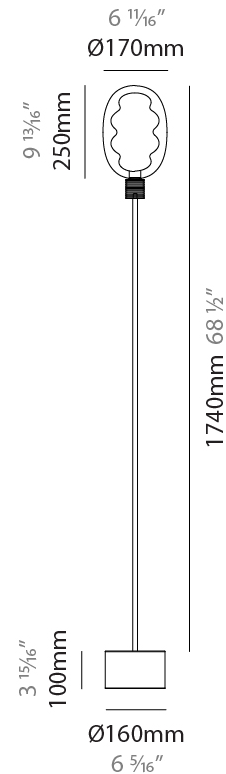

DALMA PORTABLE

D144042- _____

base number   Holder Options   Finish Options

1. To build a product code in our configurator select the specify button on the base model # product page
2. To build a manual product code on this datasheet choose from the options listed below in blue font and add the suffix to the base model #

GENERAL

Series: Dalma
Brand: Cangini & Tucci
Division: Design
Mounting Type: Portable
Mounting Location: Floor
Subcategory: Table

PHYSICAL

Shape: Oval
Diameter (mm): 170
Diameter (in): 6 ¹¹/₁₆
Height (mm): 1740
Height (in): 68 ¹/₂
Light Distribution: Omnidirectional
Fixture Finish: [AMB](#) / [GRN](#) / [PNK](#) / [RUB](#) / [SKB](#) / [SMK](#) / [TOB](#) / [TRA](#)
Holder Finish: [BCN](#) / [CHA](#) / [FGD](#)
Fixture Material: Glass / Metal

ELECTRICAL

Lamp Type: LED (Zhaga Standard)
Input Wattage (W): 9
Dimming: Non-Dimming / Phase Dimming (120vac Only)
Driver Included: Yes
Driver Location: Integrated
Driver Type: Constant Current- Universal
Driver Class: Class 2
Input Voltage (V): 120
Constant Current (MA): 350

LED

Color Temperature (°K): 2700 / 3000
Max. Delivered Lumen (lm): 1125
CRI: >95 CRI
Lamp Life (hrs): 50000

OPTICAL

RATINGS AND CERTIFICATIONS

Certified By: Certified for North American Standards
IP rating: IP20

PROJECT
TYPE
SPECIFIER
QUANTITY
DATE